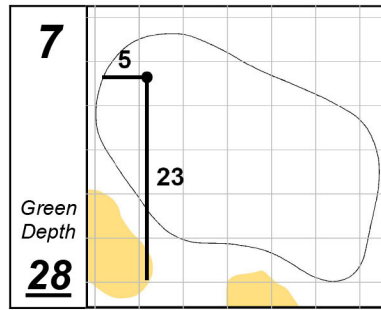

the Memorial Tournament presented by Nationwide

Muirfield Village Golf Club