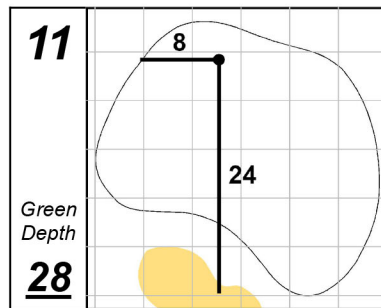

the Memorial Tournament presented by Nationwide

Muirfield Village Golf Club