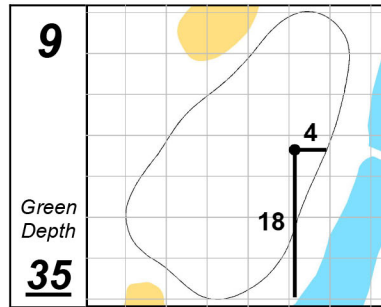

the Memorial Tournament presented by Nationwide

Muirfield Village Golf Club