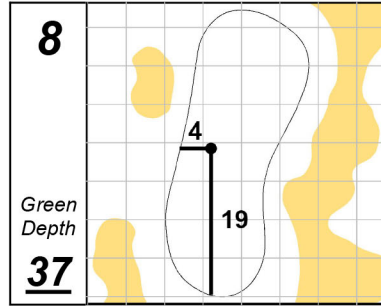

the Memorial Tournament presented by Nationwide

Muirfield Village Golf Club