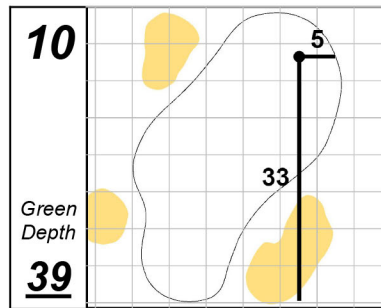

the Memorial Tournament presented by Nationwide

Muirfield Village Golf Club